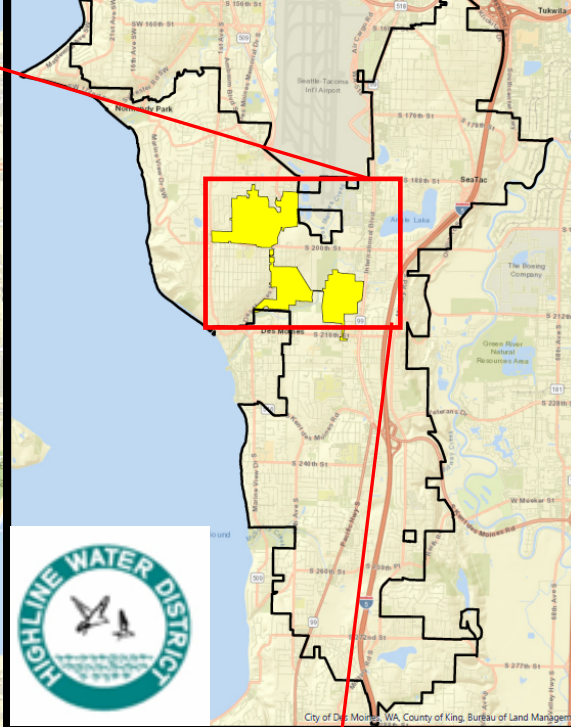

Highline Boundary Map

Legend

- Public Notification Area
- Burien
- Des Moines
- Kent
- King County
- Normandy Park
- SeaTac
- Tukwila

Tyee Well